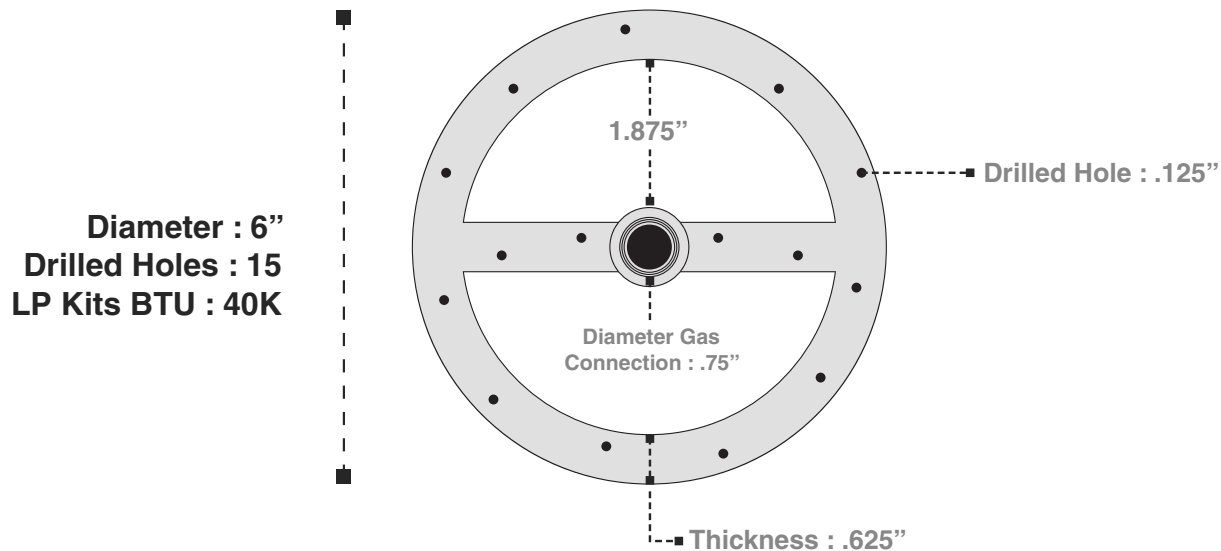

6" Stainless Steel O-Ring

Glaz Chips™ Fire Glass recommends dual burners and o-rings be installed and serviced by certified professionals in the U.S. by NFI (National Fireplace Institute). Instructions for burners are enclosed in your packaging. If however they are not, Glaz Chips™ Fire Glass will be more than happy to send you a copy from its manufacturer. The information provided in this document is solely to represent the dimensions of stainless steel dual burners & o-rings for fireplaces and/or fire pits and therefore are not installation instructions. Glaz Chips™ Fire Glass is not liable for any accident or injury caused due to installation by either the purchaser or professional installer.