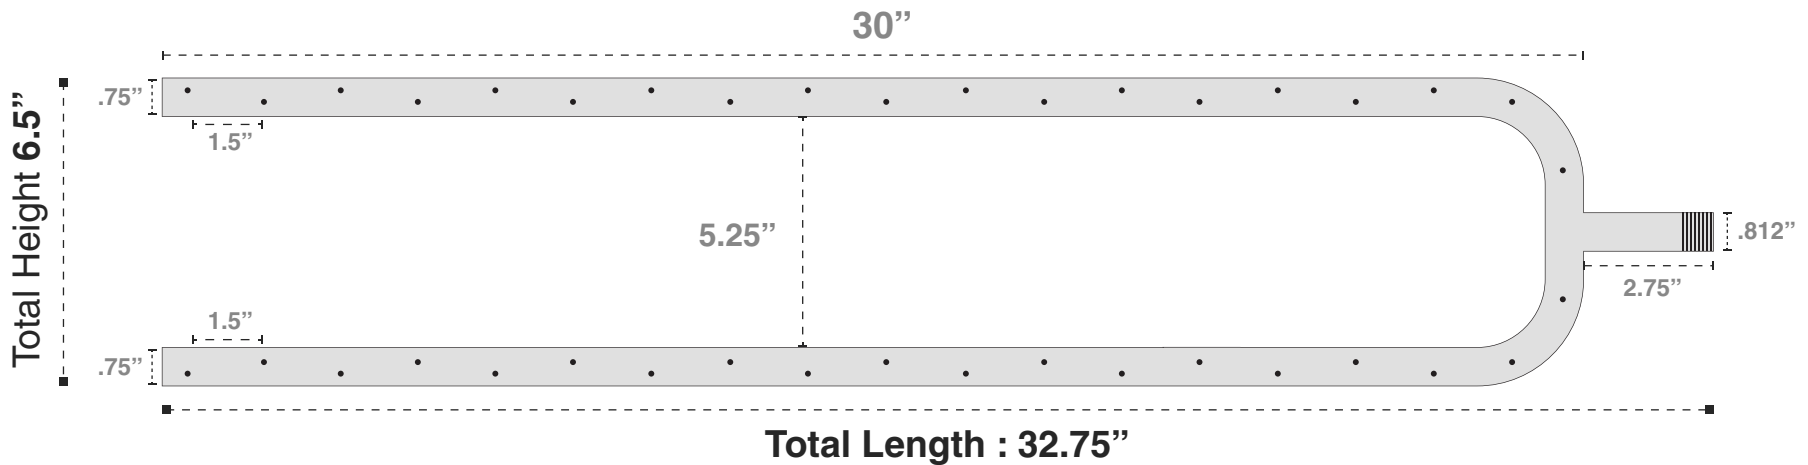

30" Stainless Steel Dual Burner

LP Kits BTU : 150K

Glaz Chips™ Fire Glass recommends dual burners and o-rings be installed and serviced by certified professionals in the U.S. by NFI (National Fireplace Institute). Instructions for burners are enclosed in your packaging. If however they are not, Glaz Chips™ Fire Glass will be more than happy to send you a copy from its manufacturer. The information provided in this document is solely to represent the dimensions of stainless steel dual burners & o-rings for fireplaces and/or fire pits and therefore are not installation instructions. Glaz Chips™ Fire Glass is not liable for any accident or injury caused due to installation by either the purchaser or professional installer.