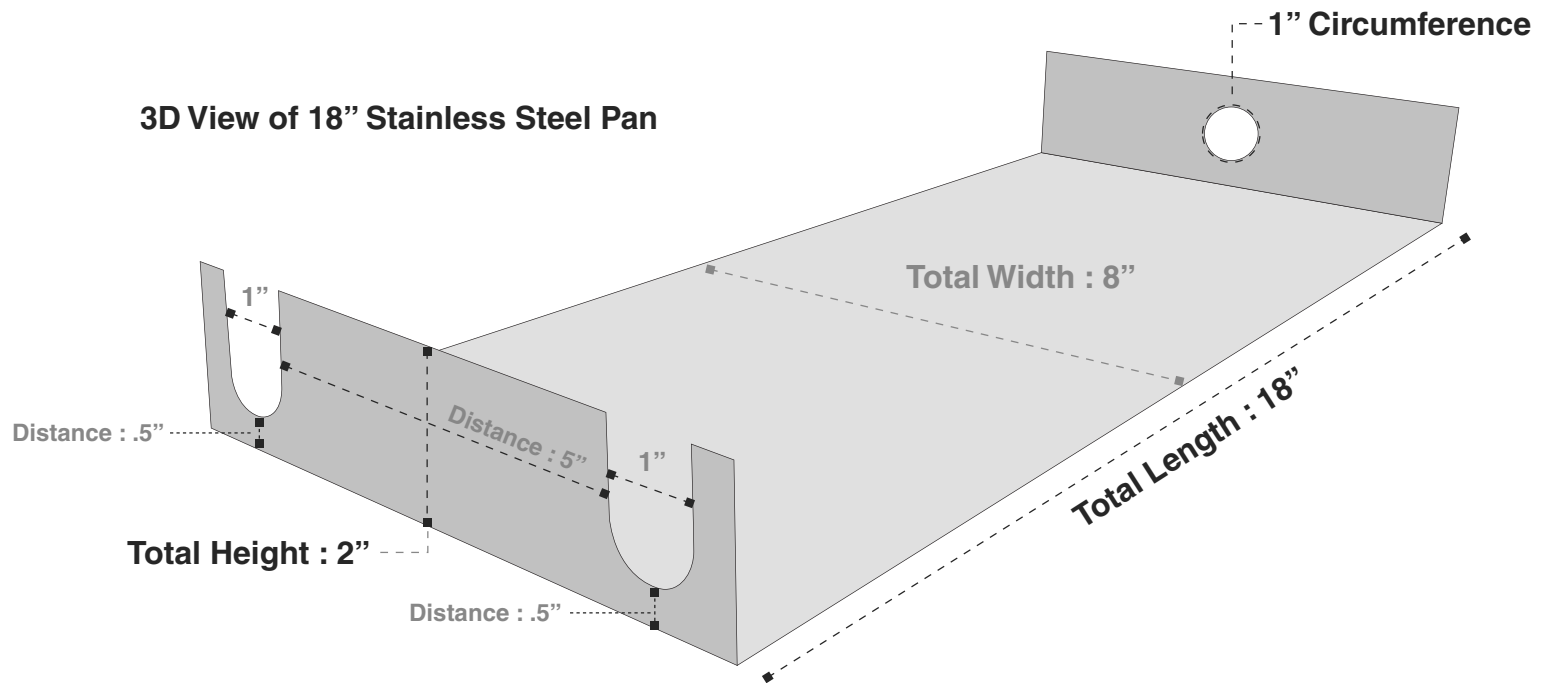

30" Stainless Steel Dual Burner

LP Kits BTU : 150K

Glaz Chips™ Fire Glass recommends dual burners and o-rings be installed and serviced by certified professionals in the U.S. by NFI (National Fireplace Institute). Instructions for burners are enclosed in your packaging. If however they are not, Glaz Chips™ Fire Glass will be more than happy to send you a copy from its manufacturer. The information provided in this document is solely to represent the dimensions of stainless steel dual burners & o-rings for fireplaces and/or fire pits and therefore are not installation instructions. Glaz Chips™ Fire Glass is not liable for any accident or injury caused due to installation by either the purchaser or professional installer.

18" Stainless Steel Pan

Glaz Chips™ Fire Glass recommends dual burners and o-rings be installed and serviced by certified professionals in the U.S. by NFI (National Fireplace Institute). Instructions for burners are enclosed in your packaging. If however they are not, Glaz Chips™ Fire Glass will be more than happy to send you a copy from its manufacturer. The information provided in this document is solely to represent the dimensions of stainless steel dual burners & o-rings for fireplaces and/or fire pits and therefore are not installation instructions. Glaz Chips™ Fire Glass is not liable for any accident or injury caused due to installation by either the purchaser or professional installer.