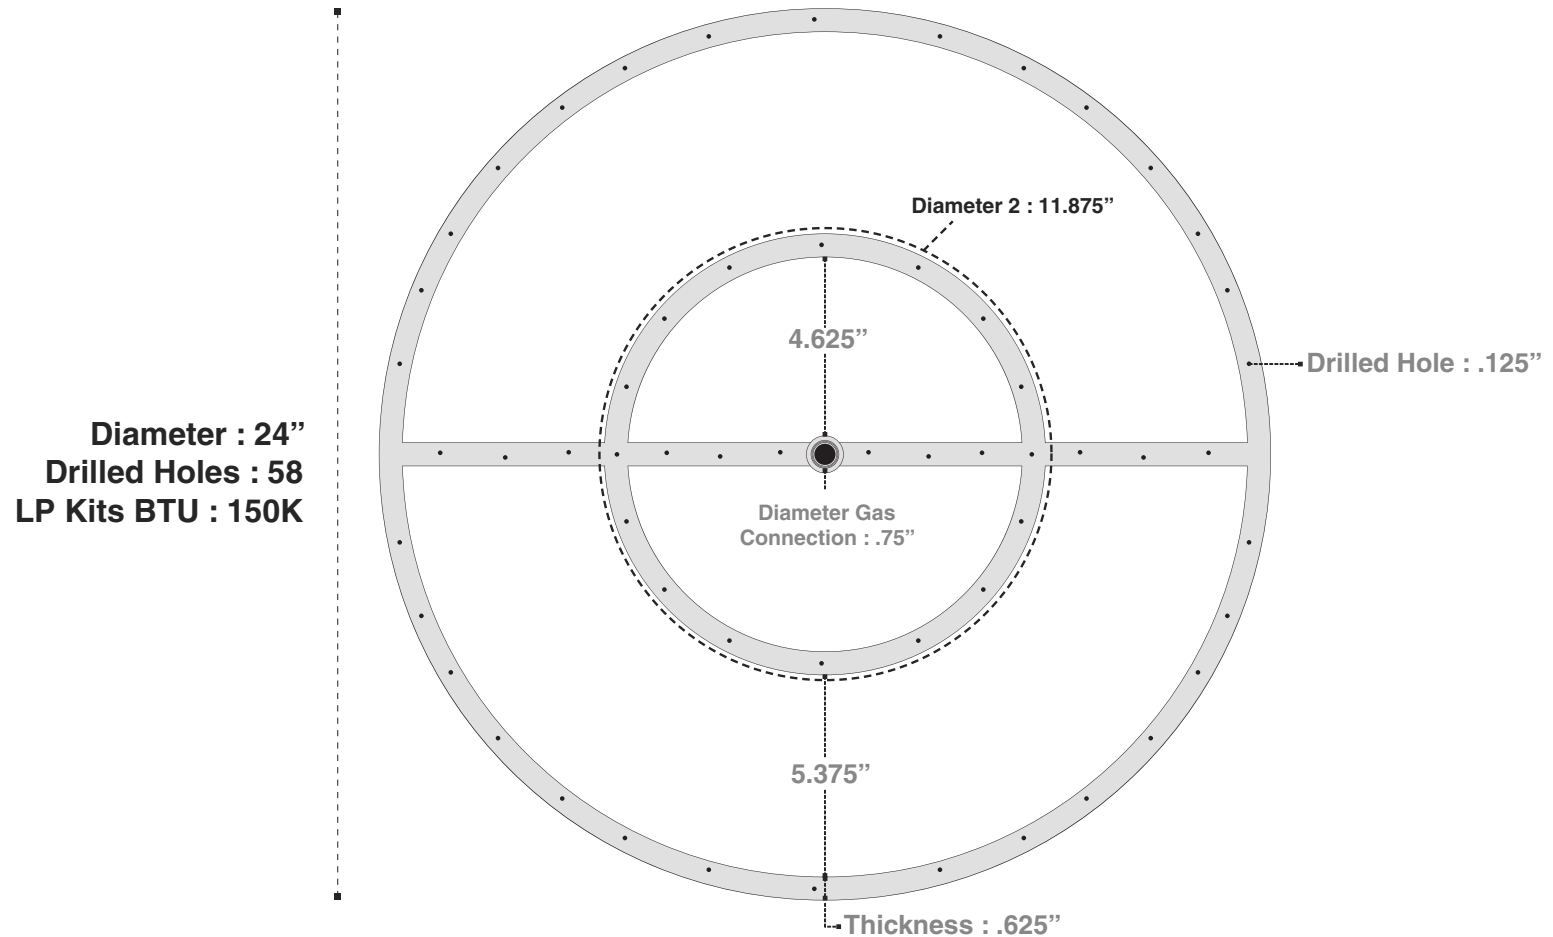

24" Stainless Steel O-Ring

Glaz Chips™ Fire Glass recommends dual burners and o-rings be installed and serviced by certified professionals in the U.S. by NFI (National Fireplace Institute). Instructions for burners are enclosed in your packaging. If however they are not, Glaz Chips™ Fire Glass will be more than happy to send you a copy from its manufacturer. The information provided in this document is solely to represent the dimensions of stainless steel dual burners & o-rings for fireplaces and/or fire pits and therefore are not installation instructions. Glaz Chips™ Fire Glass is not liable for any accident or injury caused due to installation by either the purchaser or professional installer.